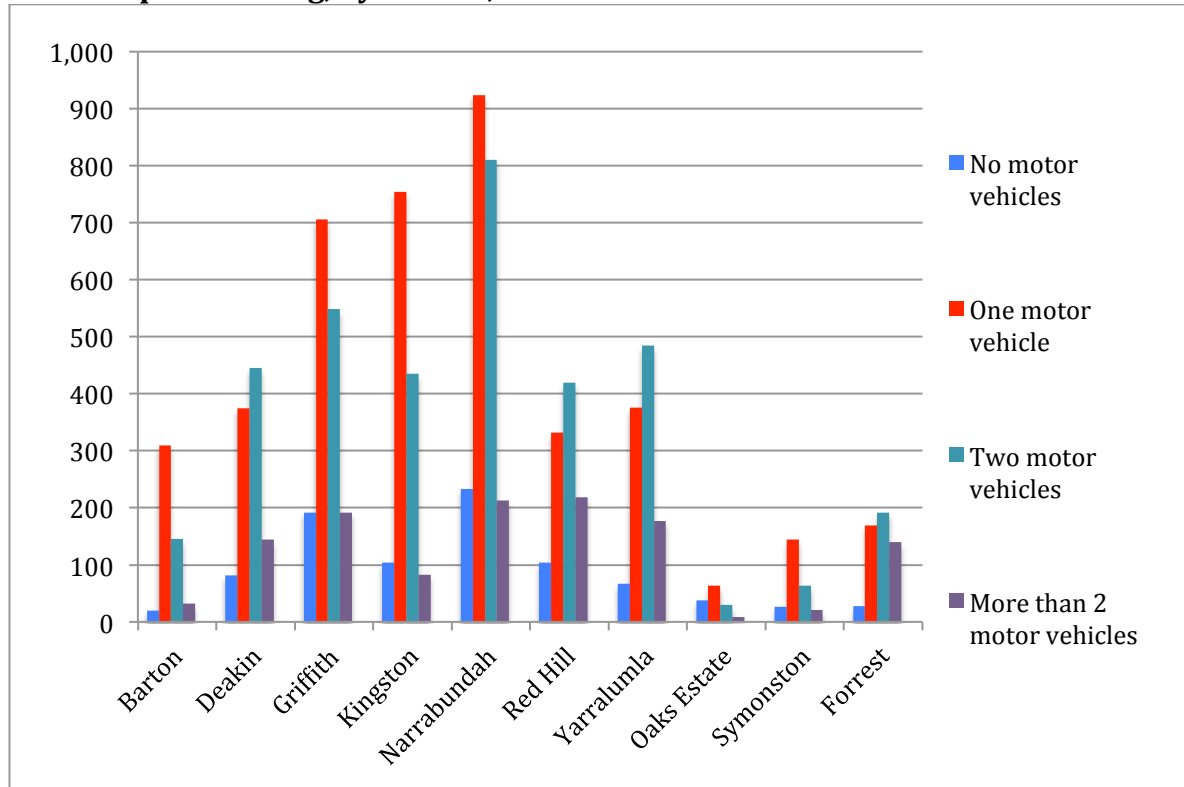

Inner South Canberra ABS 2011 Census Number of vehicles per dwelling

Excludes: motor vehicles not stated as belonging to any of the categories shown (266 across the Inner South), motorbikes and scooters, 'visitors only' and other non-classifiable households.

Vehicles per dwelling, by suburb, numbers

Vehicles per dwelling, by suburb, vehicles per category as percentage of total dwellings in the suburb