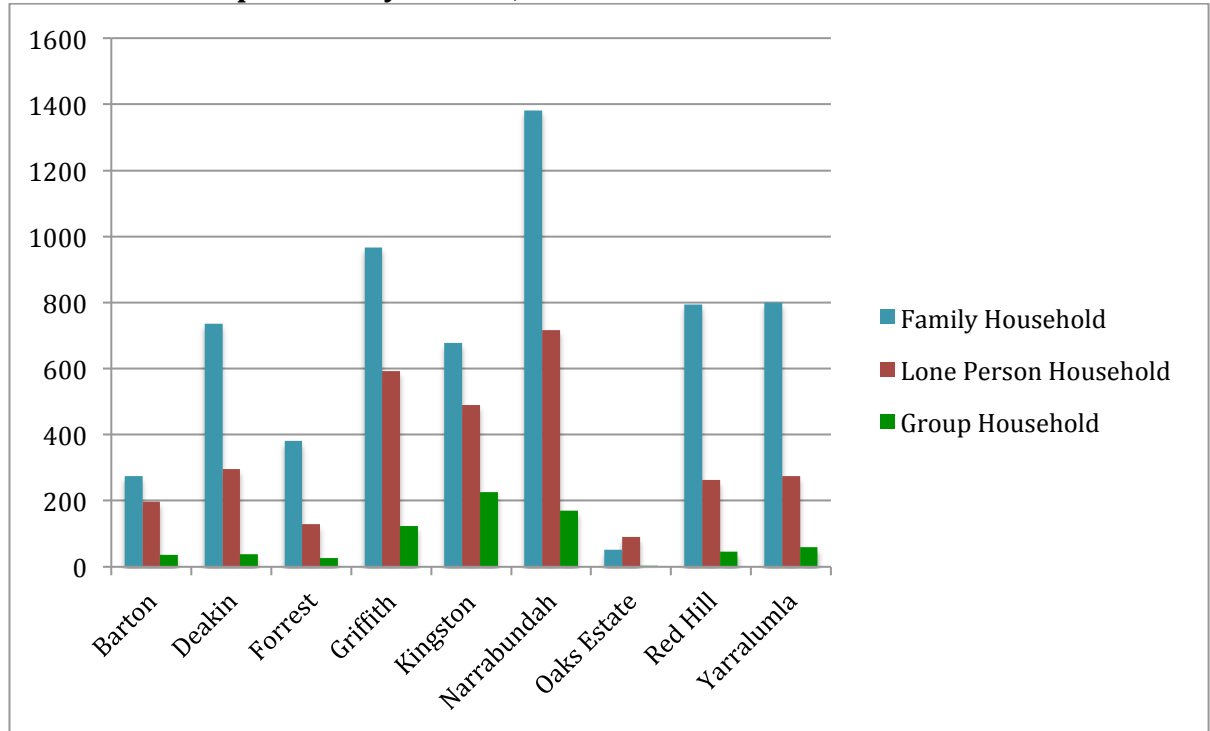

Inner South Canberra Australian Bureau of Statistics 2011 Census – Household Composition – numbers, by suburb

A household is defined as one or more persons, at least one of who is at least 15 years of age, usually resident in the same private dwelling. A full definitions is at www.abs.gov.au/ausstats/abs@.nsf/Lookup/2901.0Chapter32102011

Household composition by suburb, numbers

Household composition by suburb, percentage of total per suburb