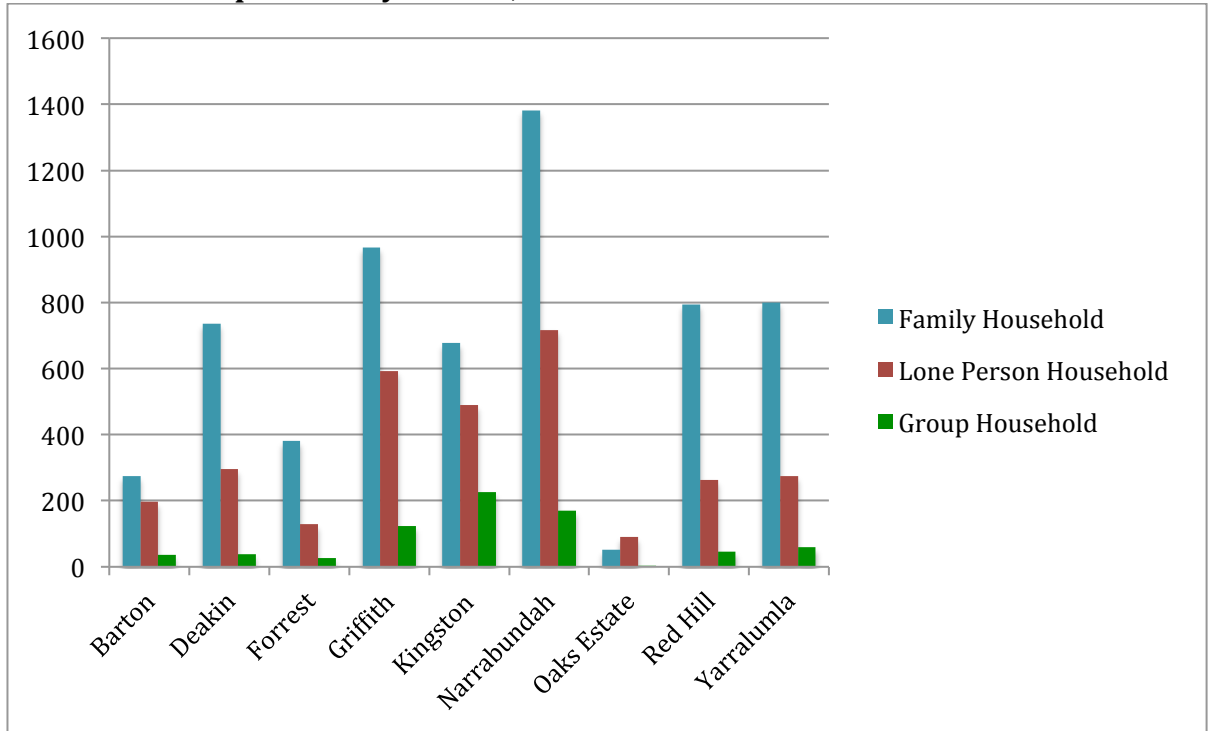

## Inner South Canberra Australian Bureau of Statistics 2011 Census – Household Composition – numbers, by suburb

A household is defined as one or more persons, at least one of who is at least 15 years of age, usually resident in the same private dwelling. A full definitions is at [www.abs.gov.au/ausstats/abs@.nsf/Lookup/2901.0Chapter32102011](http://www.abs.gov.au/ausstats/abs@.nsf/Lookup/2901.0Chapter32102011)

### Household composition by suburb, numbers

### Household composition by suburb, percentage of total per suburb